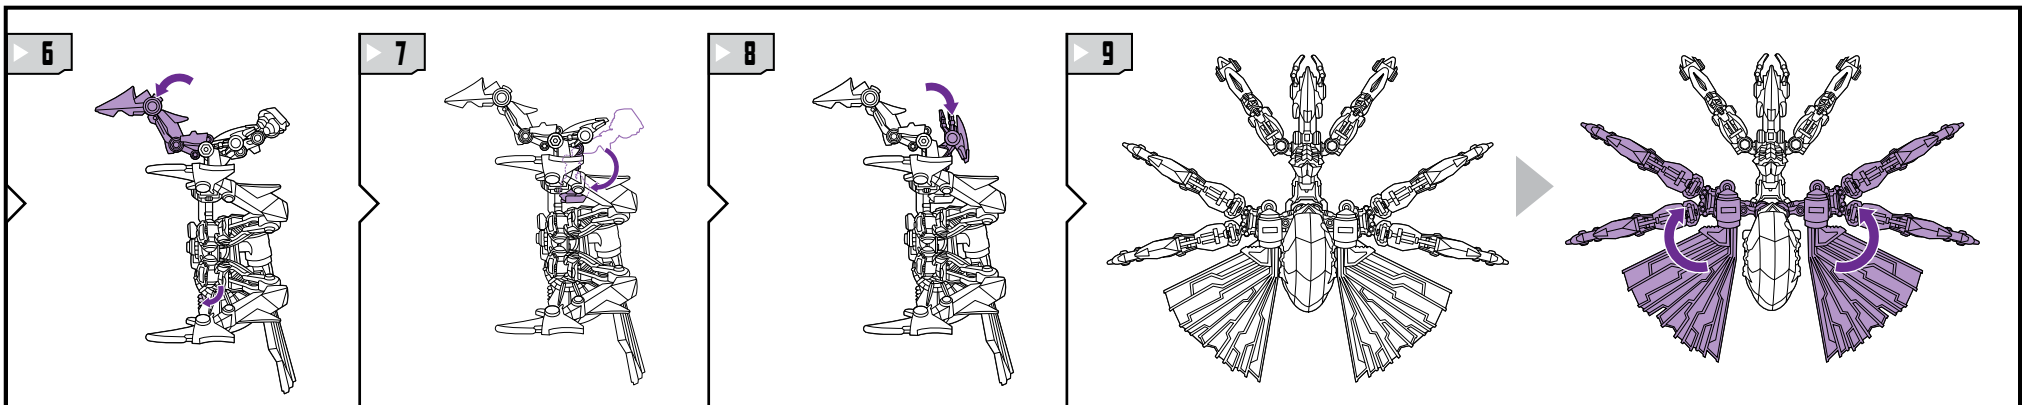

TRANSFORMERS

INSECTICON

LEVEL: 0 1 **2** 3 4 5
EASY

DECEPTICON

NOTE: Some parts are made to detach if excessive force is applied and are designed to be reattached if separation occurs. Adult supervision may be necessary for younger children.

AGES 5+
19807/98438 Asst.

TRANSFORMERS.COM

CHANGING TO INSECT

CHANGING TO ROBOT

P/N 7067390000

Product and colors may vary.
 © 2010 Hasbro. All Rights Reserved.
 TM & © denote U.S. Trademarks.
 Manufactured under license from Tomy Company, Ltd.